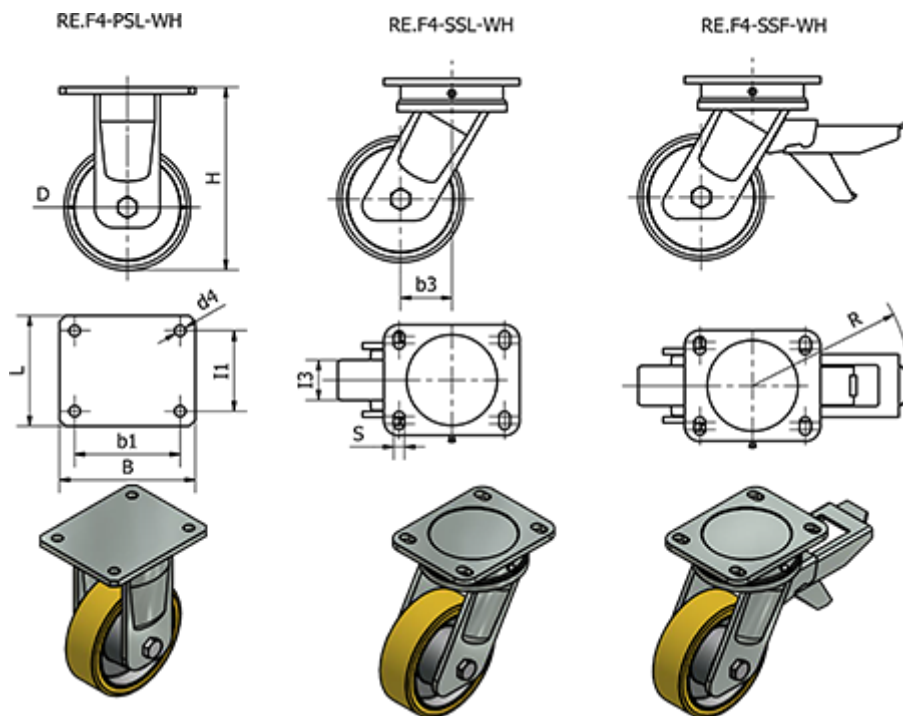

Article number: 2314451426

Description: E+G Cast iron wheel 451426
RE.F4-150-SSL-WH - Turning plate wo/brake

Measures

B	= 135	I1	= 80
b1	= 105	I3	= 50
b3	= 60	L	= 110
Code	= 451426	R	= 157
D	= 150	Rolling resistance (N)	= 2900
d4	= -	s	= 11
Dynamic carrying capacity (N)	= 7000	Type	= RE.F4-150-SSL-WH
H	= 210	Weight (g)	= 5500